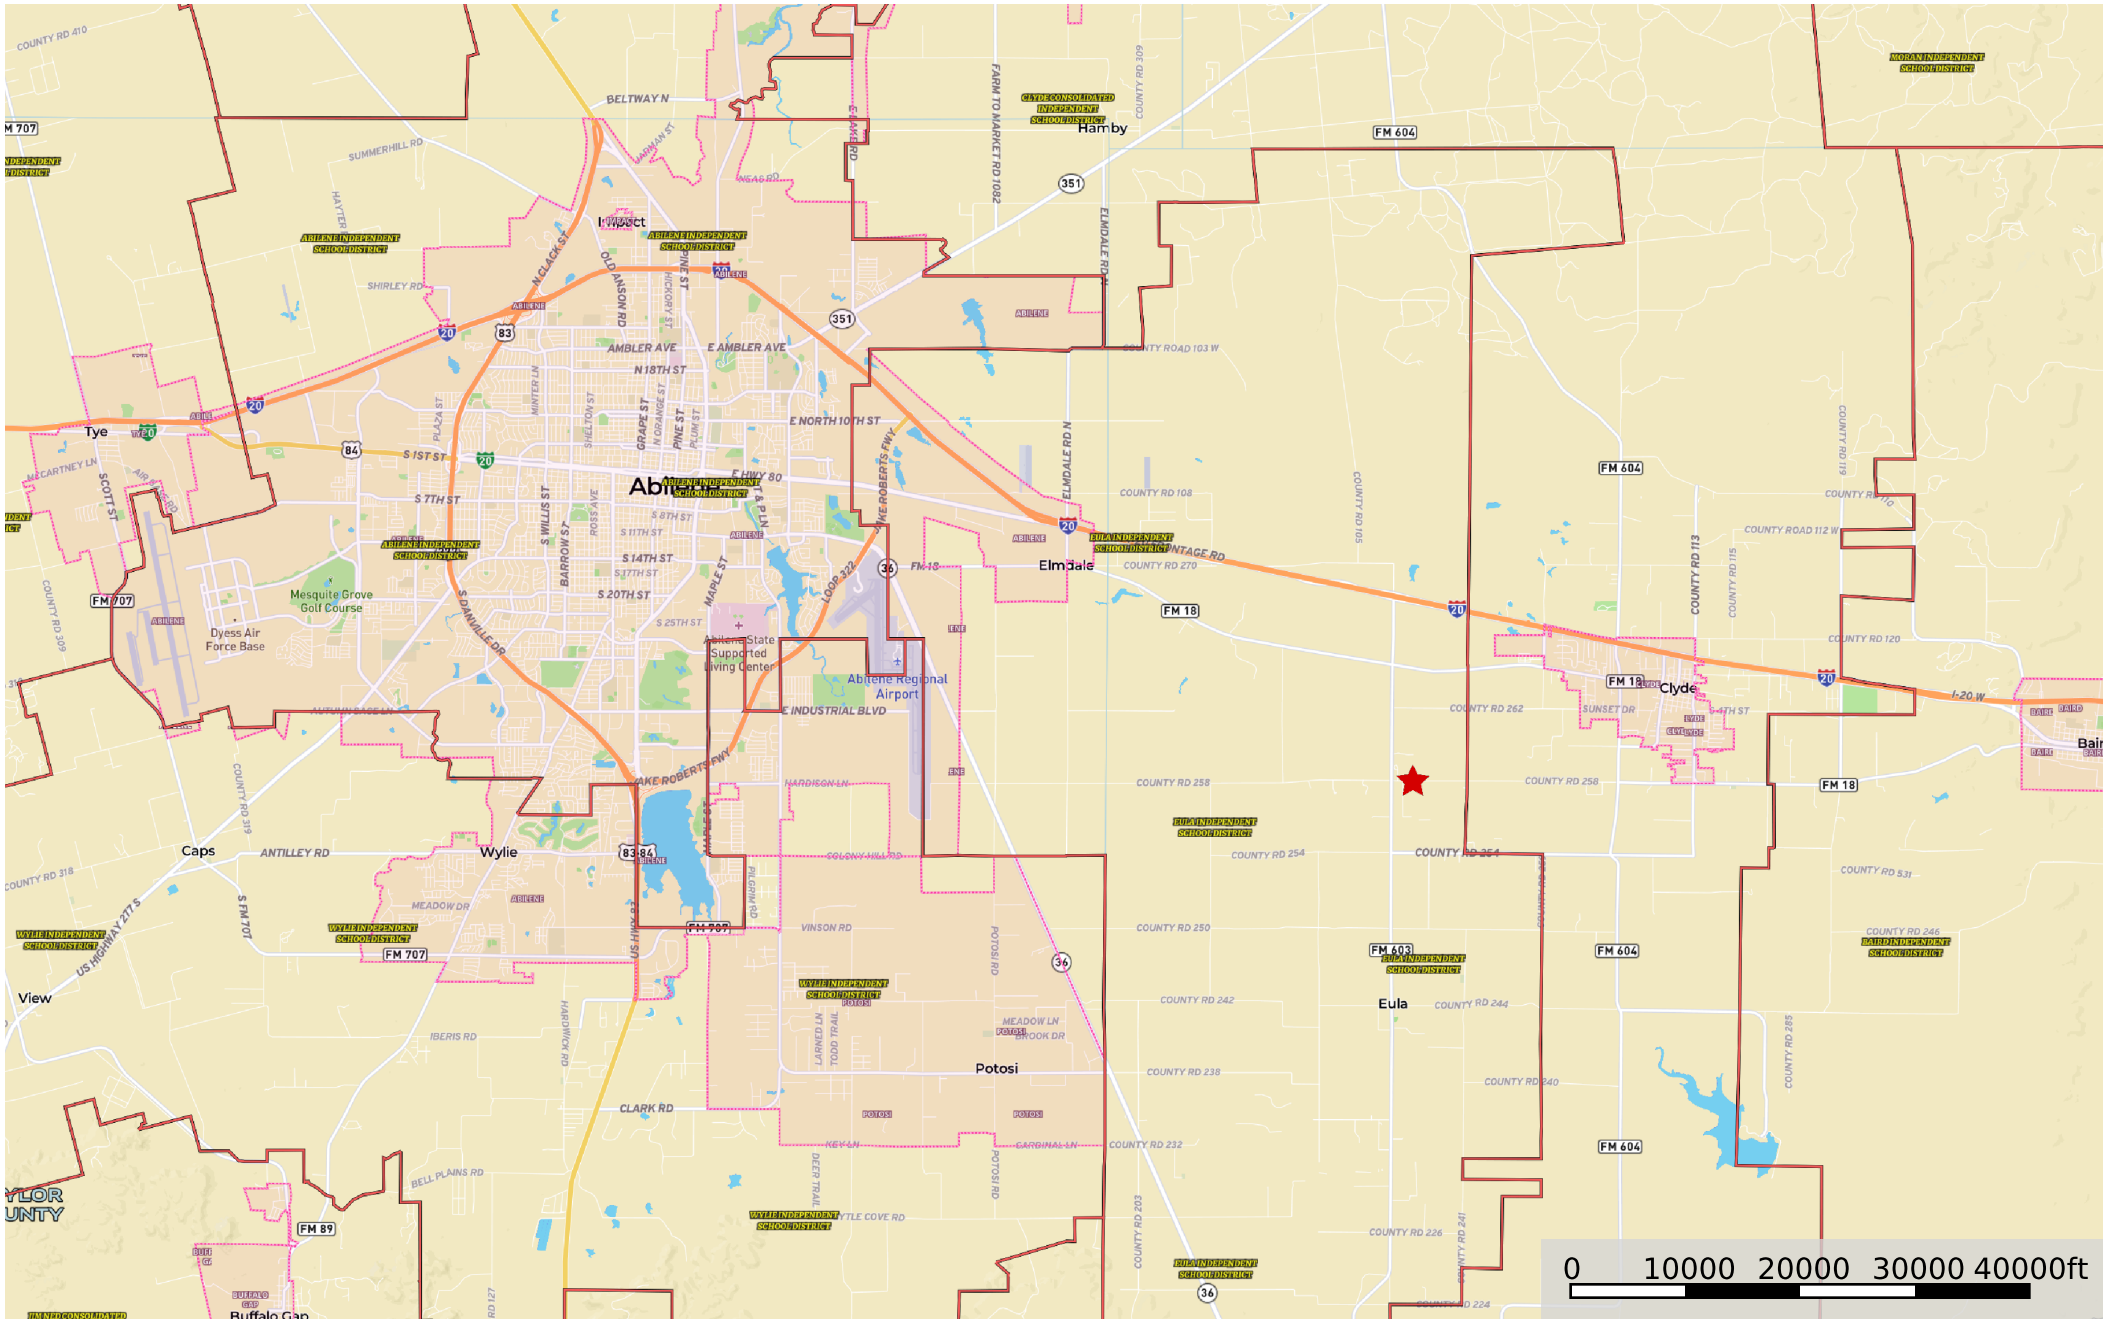

# Lemay Eula 8 ac

Callahan County, Texas, 38 AC +/-

- ★ Star
- Unified Sch.
- Secondary Sch.
- Elementary Sch.